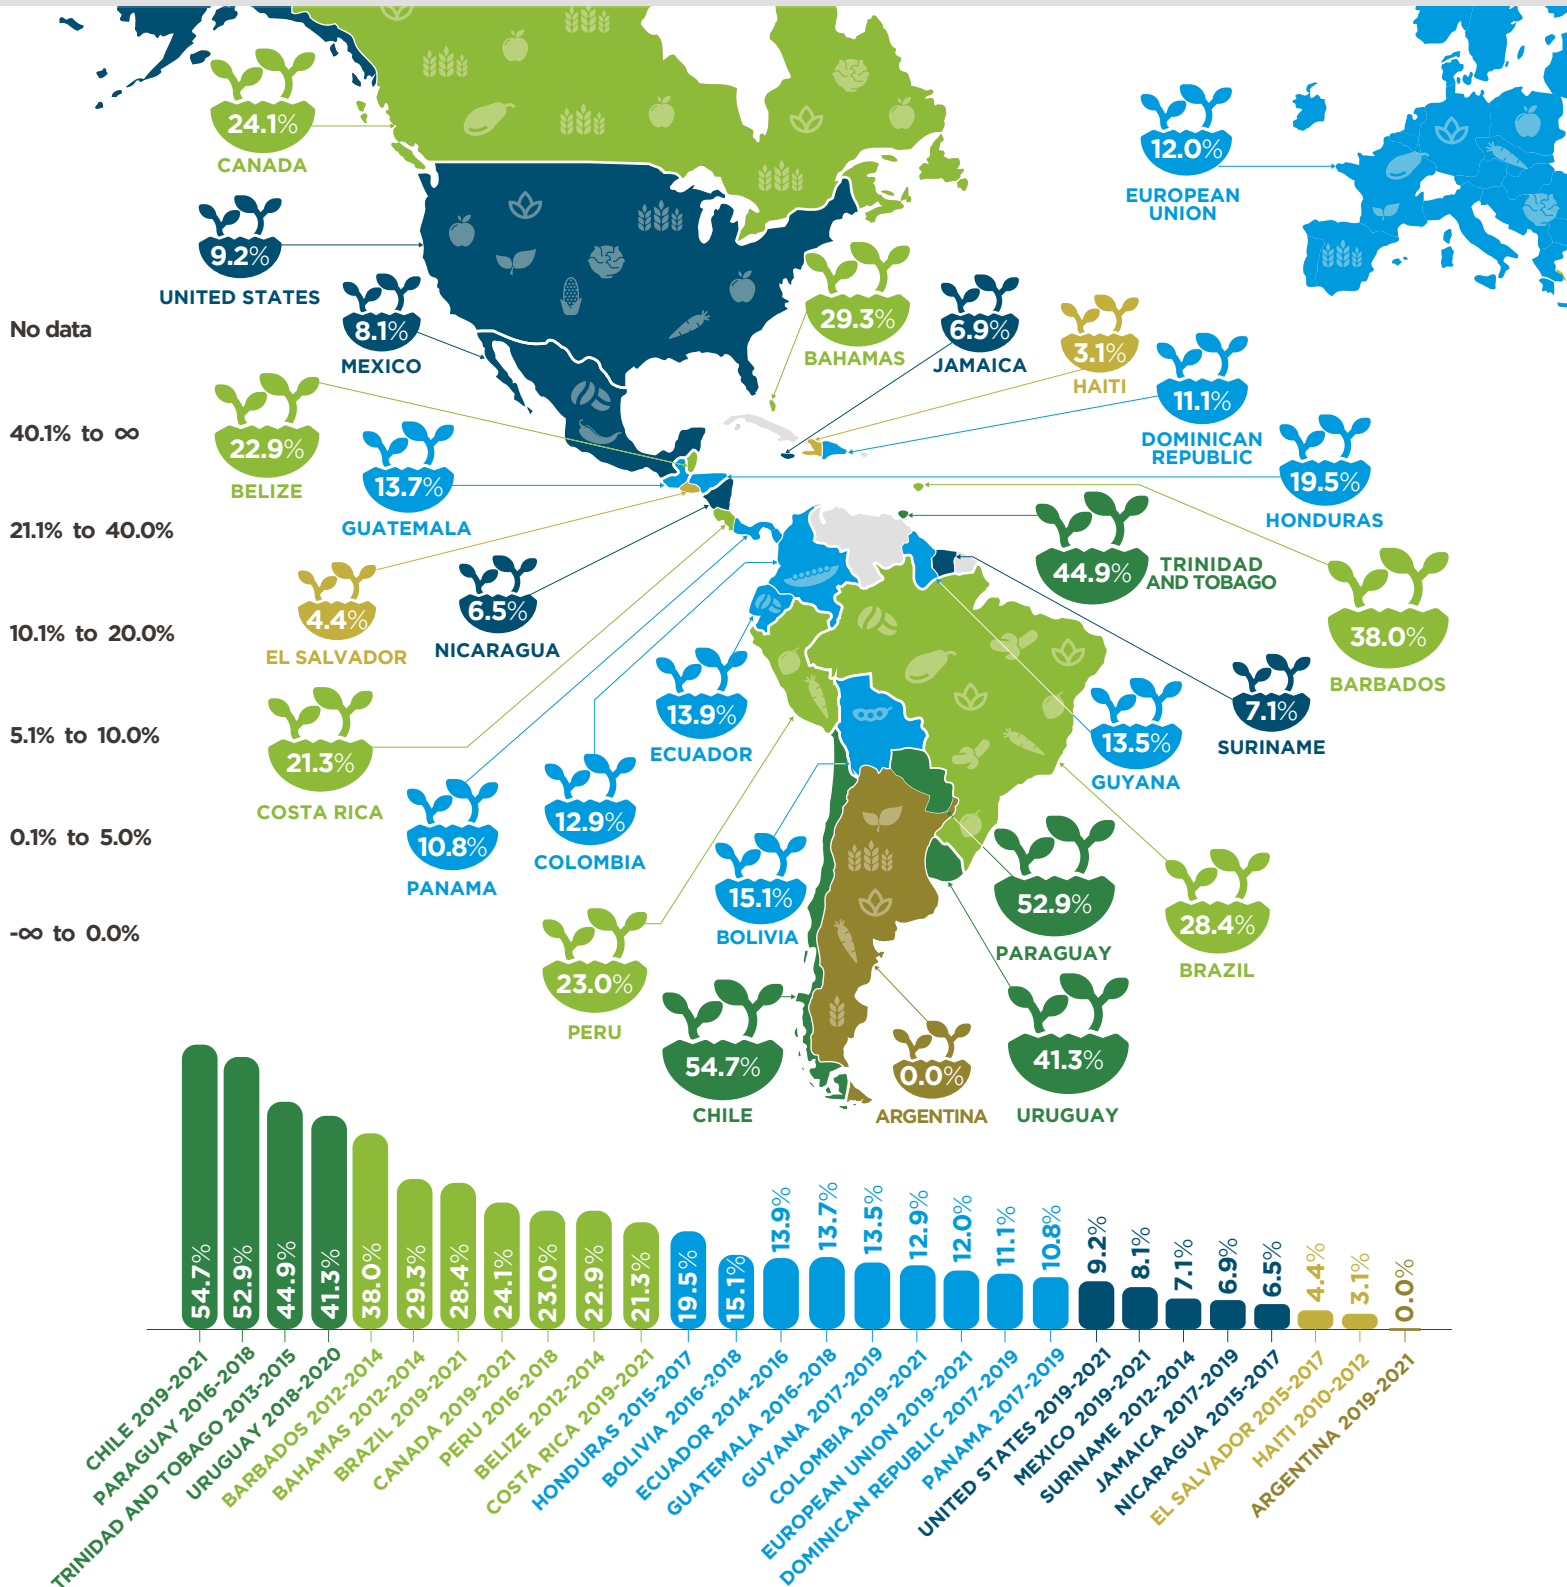

# General Service Support Estimate (GSSE) 2023

What percentage of total support is provided to agricultural producers in Latin America and the Caribbean through general support such as research, agricultural health services, and infrastructure?

On this map you can see the average of the last 3 years available.

Copyright © 2023 Inter-American Development Bank ("IDB"). This work is subject to a Creative Commons license CC BY 3.0 IGO (<https://creativecommons.org/licenses/by/3.0/igo/legalcode>). The terms and conditions indicated in the URL link must be met and the respective recognition must be granted to the IDB.